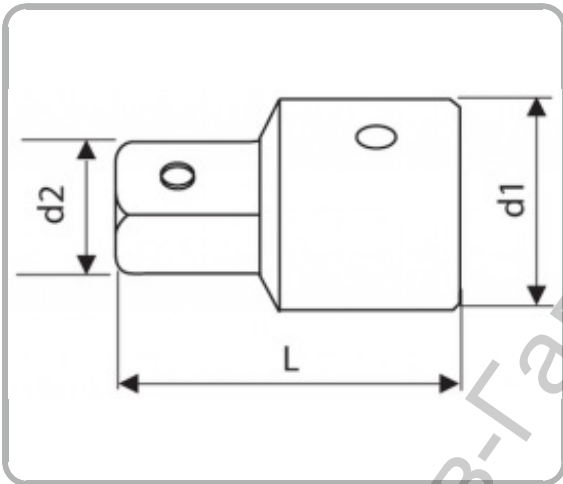

1" TO 3/4" COUPLER | E033803

Description

- ISO 3316 - DIN 3123 - ISO 1174-1
- Chrome vanadium steel.
- Matt Chrome finish.
- Safety lock.
- For manual use.

Information

EAN	3258950338033
d1 [mm]	42
d2 [mm]	33.5
L [mm]	80
Conditioning	1
[g]	415